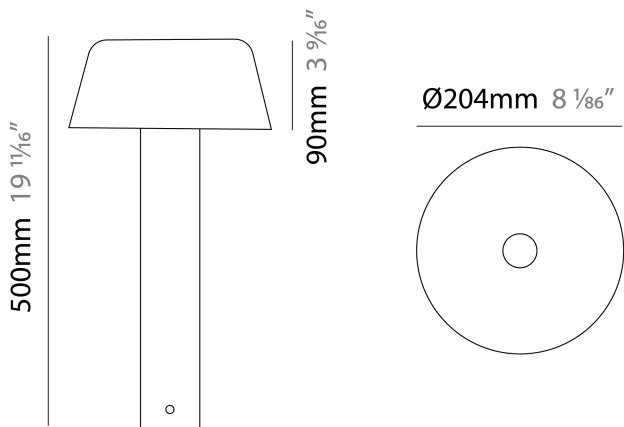

E9B277-

base number	Color	Finish
	Temperature	Options

1. To build a product code in our configurator select the specify button on the base model # product page
2. To build a manual product code on this datasheet choose from the options listed below in blue font and add the suffix to the base model #

GENERAL

Series: Font
Brand: Platek
Division: Exterior
Mounting Type: Post
Mounting Location: Above Ground
Subcategory: Bollard

PHYSICAL

Shape: Drum
Diameter (mm): 204
Diameter (in): 8 1/16
Height (mm): 500
Height (in): 19 11/16
Light Distribution: Direct
Screws: A4 stainless steel
Diffuser: Extra Clear Flat Tempered Glass - 12mm / 1/2" thick
Fixture Finish: BLK / WHI / GRY / COR / ANT / BRZ
Fixture Material: Metal

ELECTRICAL

Lamp Type: LED
Input Wattage (W): 8.3
Dimming: Tri-Mode (Non-Dimming and Phase Dimming (120Vac only) and 0-10V Dimming)
Driver Included: Yes
Driver Location: Integrated
Driver Type: Constant Current - Universal
Driver Class: Class 2
Input Voltage (V): 120 - 277
Constant Current (MA): 500
Upon Request: Dimming upon request

LED

Number of LEDs: 4
Color Temperature (°K): 2700 / 3000 / 4000
Max. Delivered Lumen (lm): 530 / 520 / 540
Nominal Lumen (lm): 820 / 820 / 860
CRI: >80 CRI
Lamp Life (hrs): 60000

OPTICAL

Optic°: Street
Beam Angle: 180

RATINGS AND CERTIFICATIONS

Certified By: Certified for North American Standards
IP rating: IP65
IK Rating: IK08
Upon Request: Higher Maximum Ambient Temperature