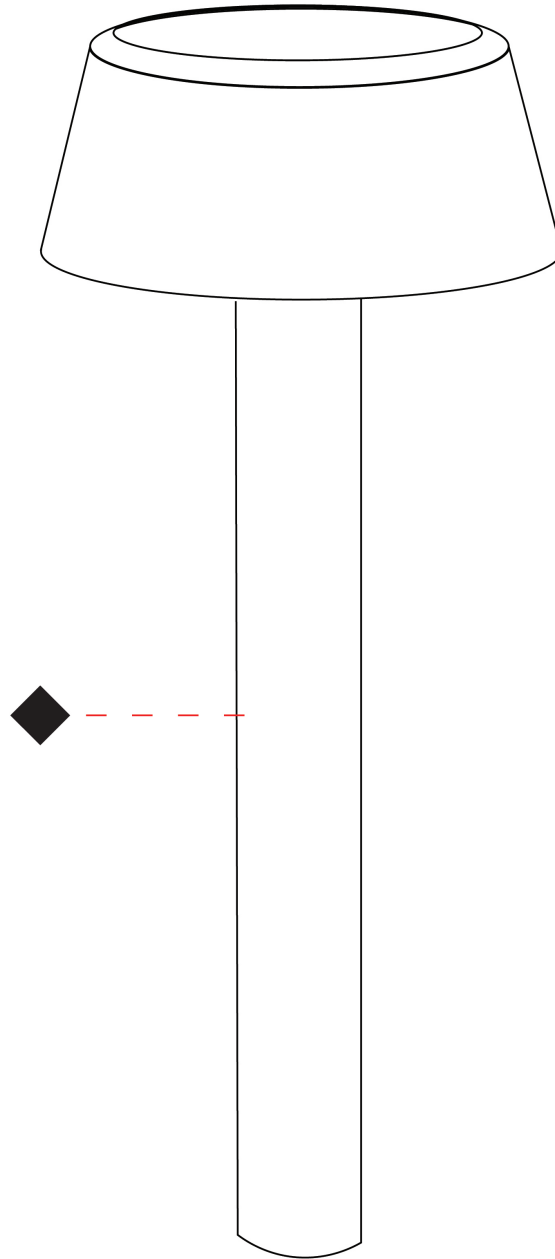

PROJECT

TYPE

SPECIFIER

QUANTITY

DATE