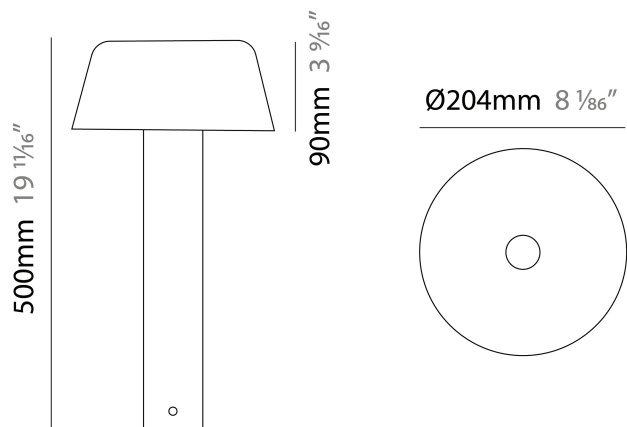

E9B278-

base number	Color	Finish
	Temperature	Options

1. To build a product code in our configurator select the specify button on the base model # product page
2. To build a manual product code on this datasheet choose from the options listed below in blue font and add the suffix to the base model #

GENERAL

Series: Font
Brand: Platek
Division: Exterior
Mounting Type: Post
Mounting Location: Above Ground
Subcategory: Bollard

PHYSICAL

Shape: Drum
Diameter (mm): 204
Diameter (in): 8 1/16
Height (mm): 500
Height (in): 19 11/16
Light Distribution: Direct
Screws: A4 stainless steel
Diffuser: Extra Clear Flat Tempered Glass - 12mm / 1/2" thick
Fixture Finish: BLK / WHI / GRY / COR / ANT / BRZ
Fixture Material: Metal

ELECTRICAL

Lamp Type: LED
Input Wattage (W): 13.5
Total Output Wattage (W): 11.7
Dimming: Tri-Mode (Non-Dimming and Phase Dimming (120Vac only) and 0-10V Dimming)
Driver Included: Yes
Driver Location: Integrated
Driver Type: Constant Current - Universal
Driver Class: Class 2
Input Voltage (V): 120 - 277
Constant Current (MA): 350

LED

Number of LEDs: 4
Color Temperature (°K): 2700 / 3000 / 4000
Max. Delivered Lumen (lm): 1055 / 1055 / 1110
Nominal Lumen (lm): 1680 / 1680 / 1740
CRI: >80 CRI
Lamp Life (hrs): 60000

OPTICAL

Optic: Diffused
Beam Angle: 360

RATINGS AND CERTIFICATIONS

Certified By: Certified for North American Standards
IP rating: IP65
IK Rating: IK08
Upon Request: Higher Maximum Ambient Temperature