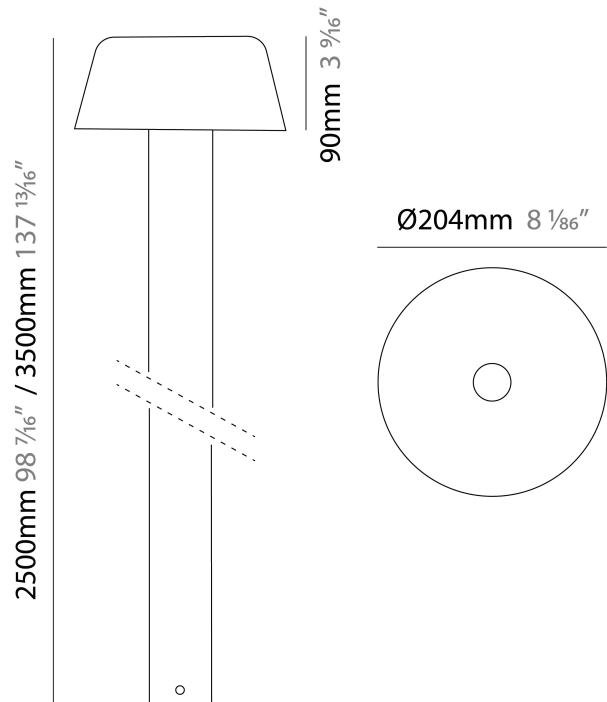

PROJECT
TYPE
SPECIFIER
QUANTITY
DATE

FONT POST

E9B281-

base number	Color	Finish
	Temperature	Options

1. To build a product code in our configurator select the specify button on the base model # product page
2. To build a manual product code on this datasheet choose from the options listed below in blue font and add the suffix to the base model #

GENERAL

Series: Font
Brand: Platek
Division: Exterior
Mounting Type: Post
Subcategory: Bollard

PHYSICAL

Shape: Drum
Diameter (mm): 204
Diameter (in): 8 1/8
Height (mm): 90
Height (in): 3 9/16
Light Distribution: Direct
Screws: A4 stainless steel
Diffuser: Extra Clear Flat Tempered Glass - 12mm / 1/2" thick
Fixture Finish: BLK / WHI / GRY / COR / ANT / BRZ
Fixture Material: Metal

ELECTRICAL

Lamp Type: LED
Input Wattage (W): 10.5
Dimming: Tri-Mode (Non-Dimming and Phase Dimming (120Vac only) and 0-10V Dimming)
Driver Included: Yes
Driver Location: Integrated
Driver Type: Constant Current - Universal
Driver Class: Class 2
Input Voltage (V): 120 - 277
Constant Current (MA): 700
Upon Request: Dimming upon request

LED

Number of LEDs: 4
Color Temperature (°K): 2700 / 3000 / 4000
Max. Delivered Lumen (lm): 630
Nominal Lumen (lm): 1000
CRI: >80 CRI
Lamp Life (hrs): 60000

OPTICAL

Optic°: Street
Beam Angle: 180

RATINGS AND CERTIFICATIONS

Certified By: Certified for North American Standards
IP rating: IP65
IK Rating: IK08
Upon Request: Higher Maximum Ambient Temperature